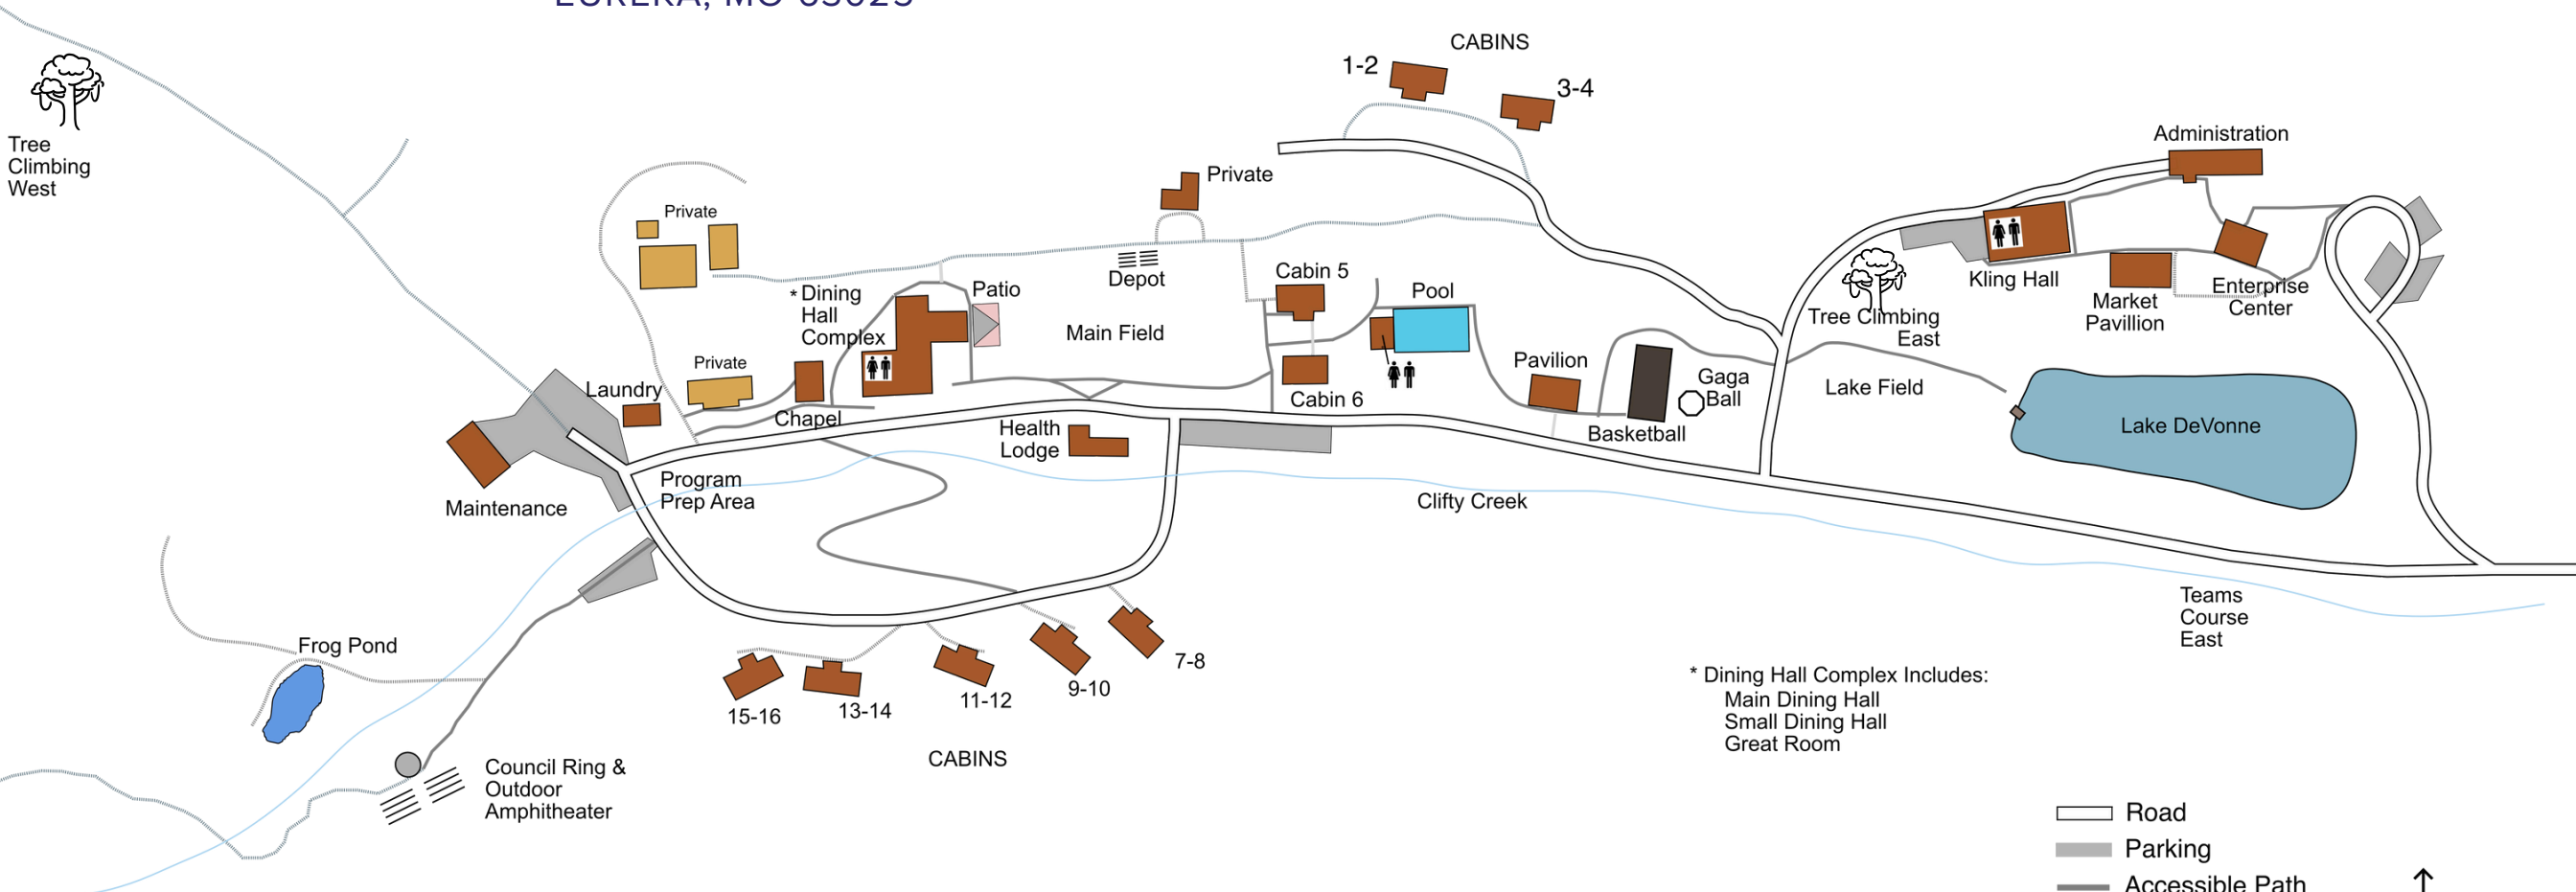

# CAMP WYMAN

*Experiences*

FACILITIES MAP  
600 KIWANIS DRIVE  
EUREKA, MO 63025

\* Dining Hall Complex Includes:  
Main Dining Hall  
Small Dining Hall  
Great Room

- Road
- Parking
- Accessible Path
- Dirt or Gravel
- Building
- Private Building
- Public Restrooms