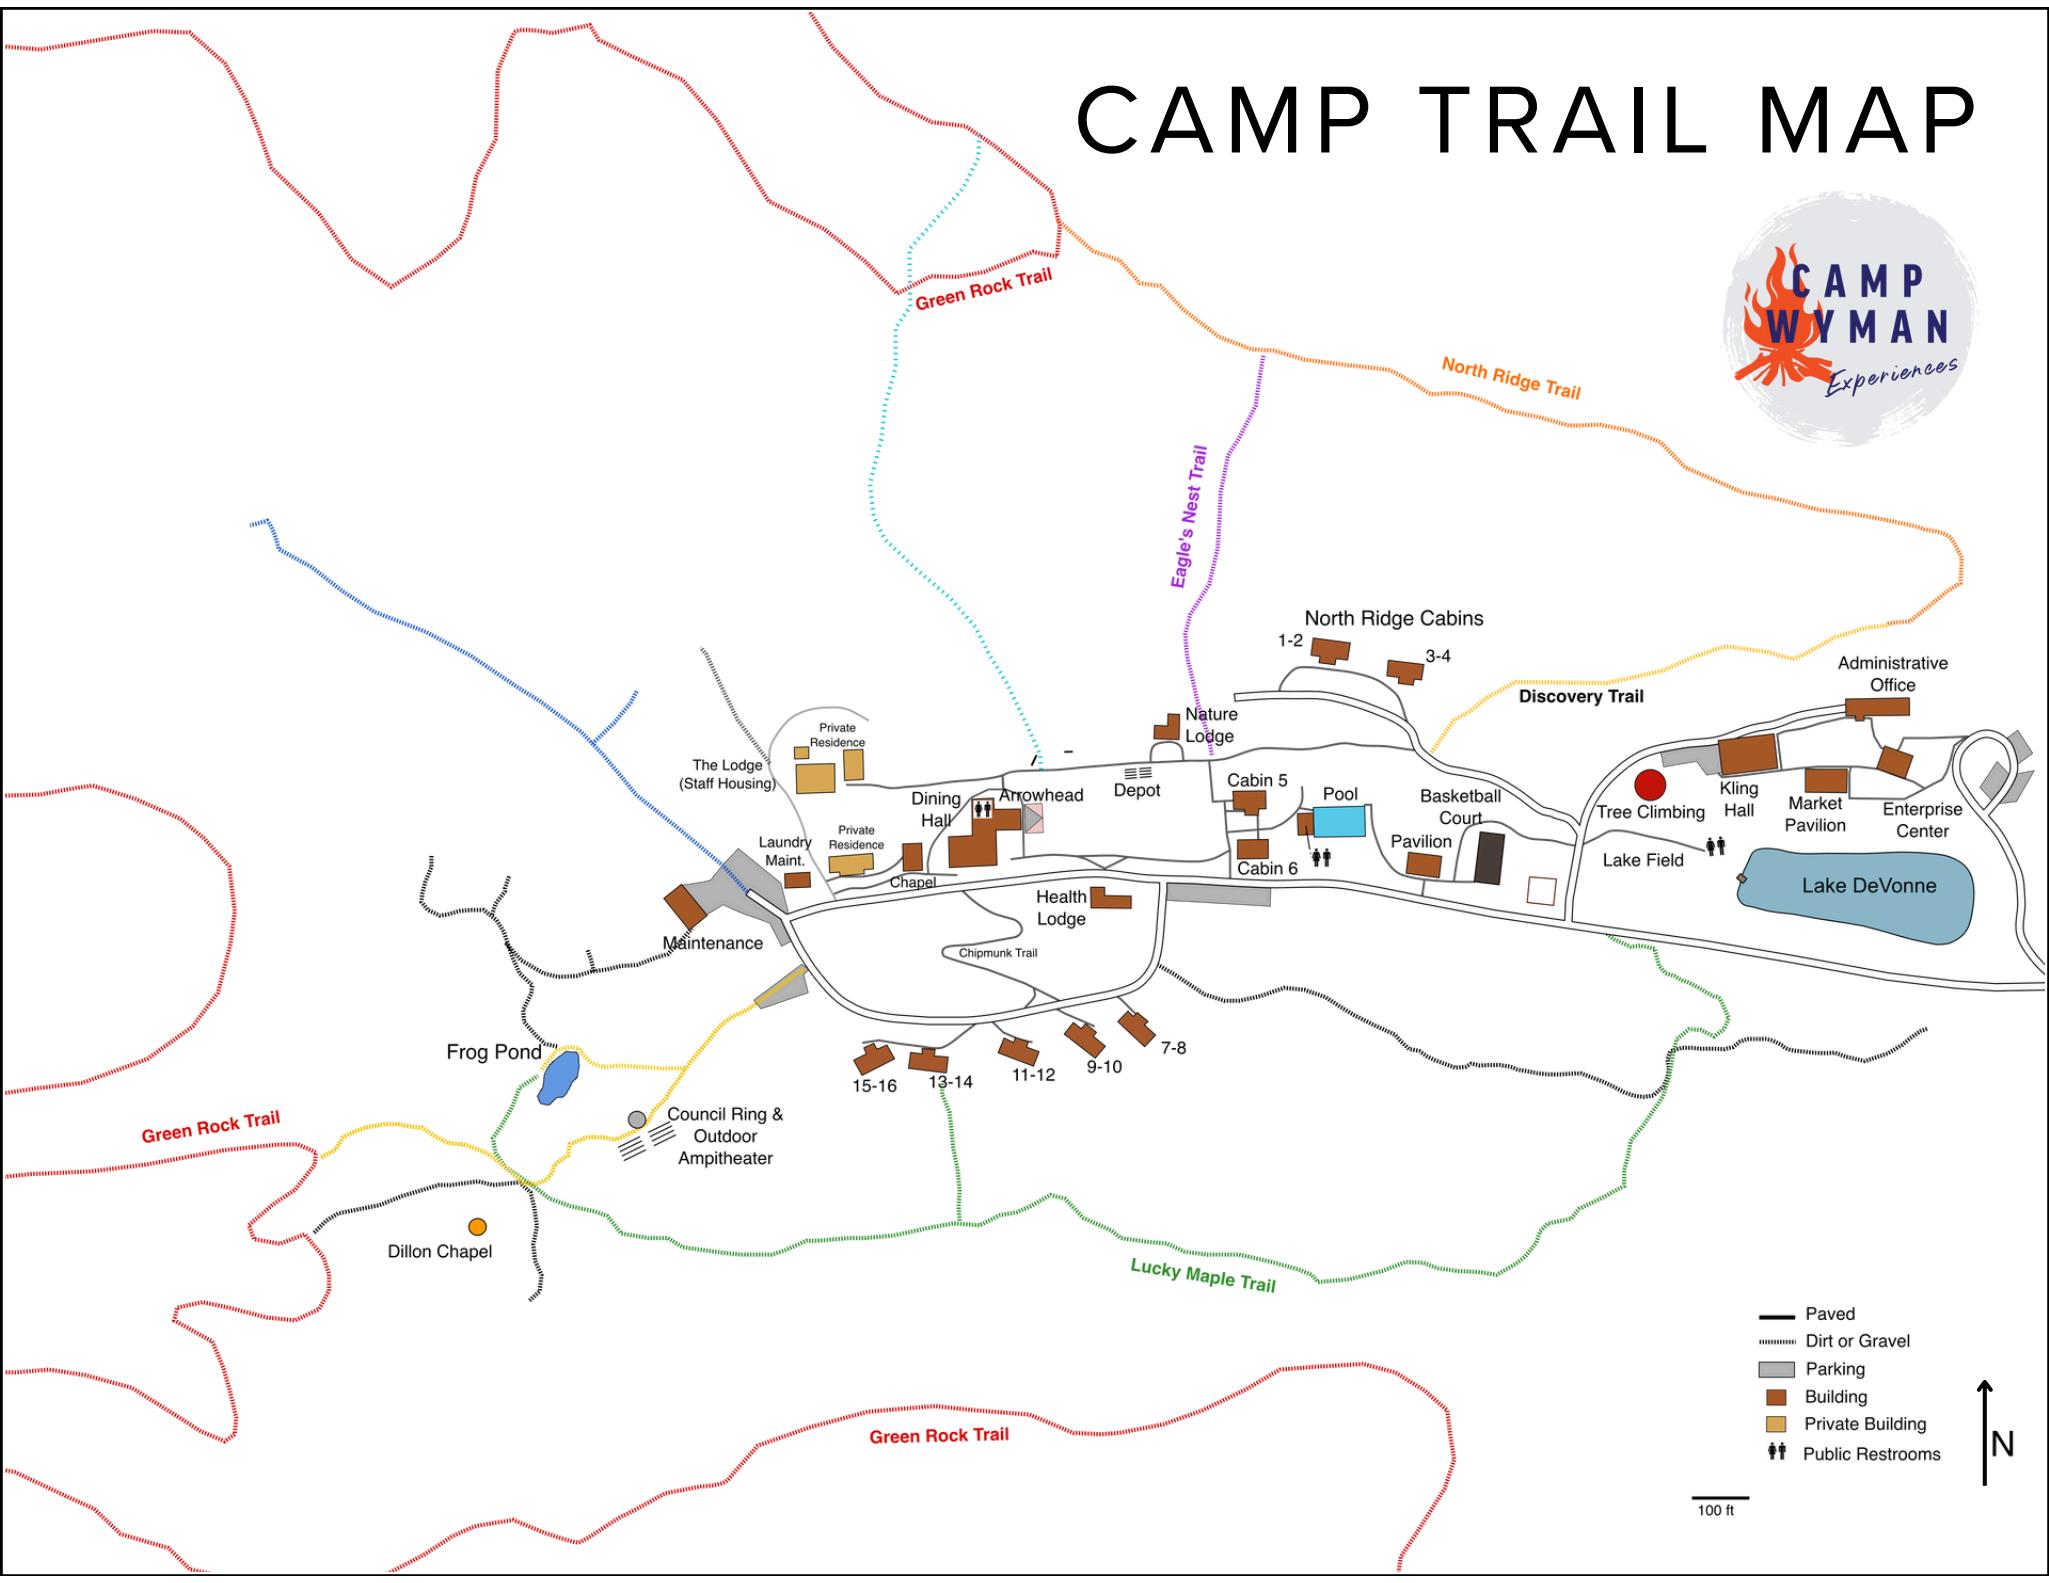

# CAMP TRAIL MAP

- Paved
- Dirt or Gravel
- Parking
- Building
- Private Building
- Public Restrooms

100 ft