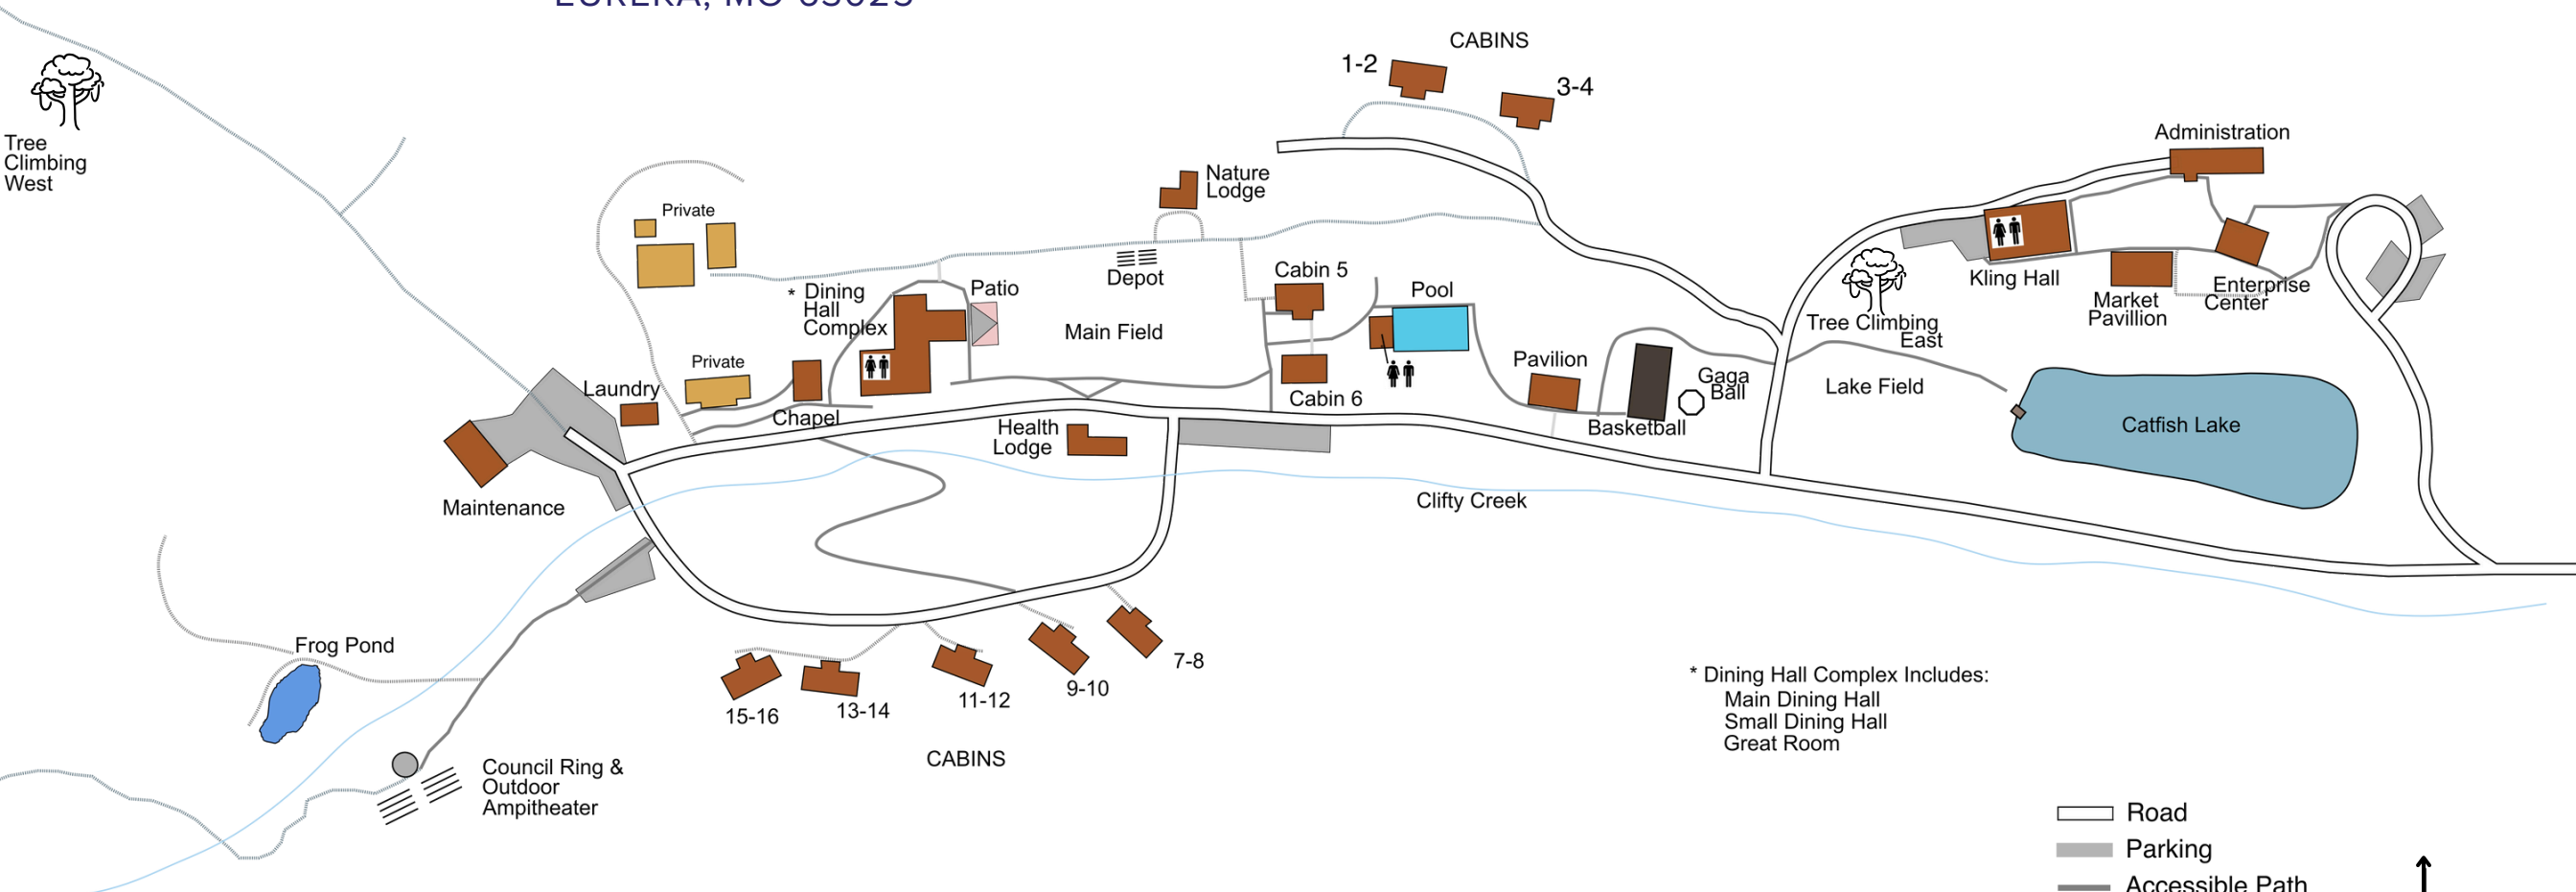

CAMP WYMAN

Experiences

FACILITIES MAP
600 KIWANIS DRIVE
EUREKA, MO 63025

* Dining Hall Complex Includes:
Main Dining Hall
Small Dining Hall
Great Room

-  Road
-  Parking
-  Accessible Path
-  Dirt or Gravel
-  Building
-  Private Building
-  Public Restrooms

SALES@WYMANCENTER.ORG
WWW.CAMPWYMANEXPERIENCES.ORG

Tree Climbing West

Tree Climbing East

Dillon Chapel