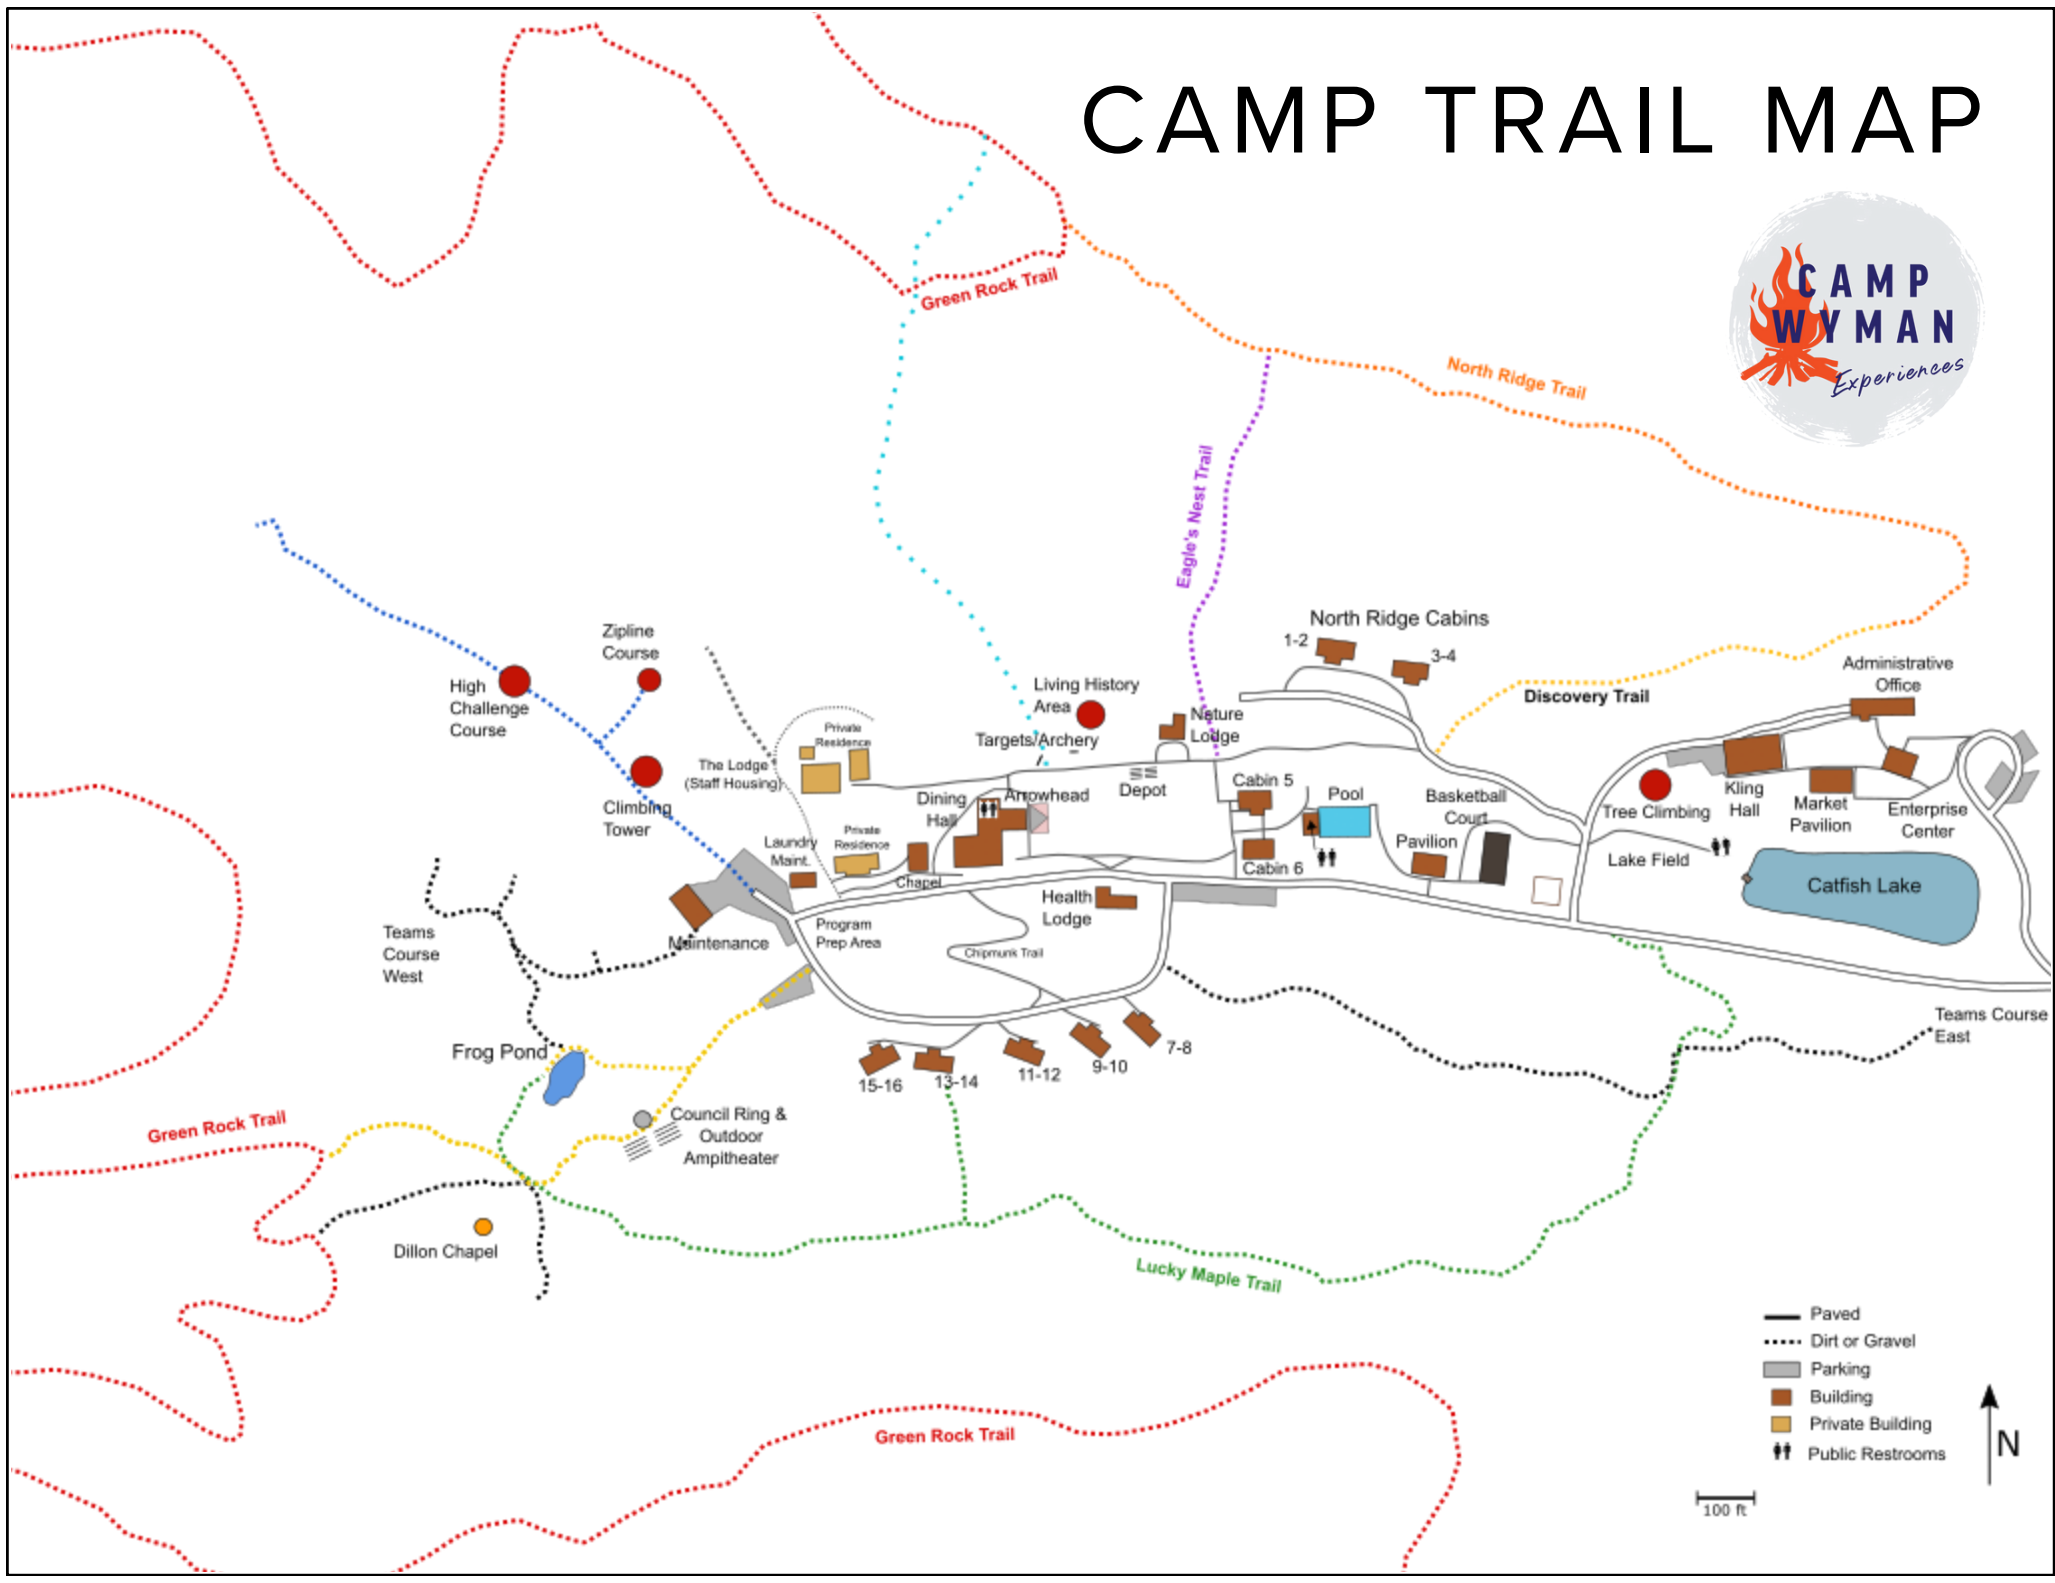

CAMP TRAIL MAP

- Paved
- Dirt or Gravel
- Parking
- Building
- Private Building
- Public Restrooms

100 ft