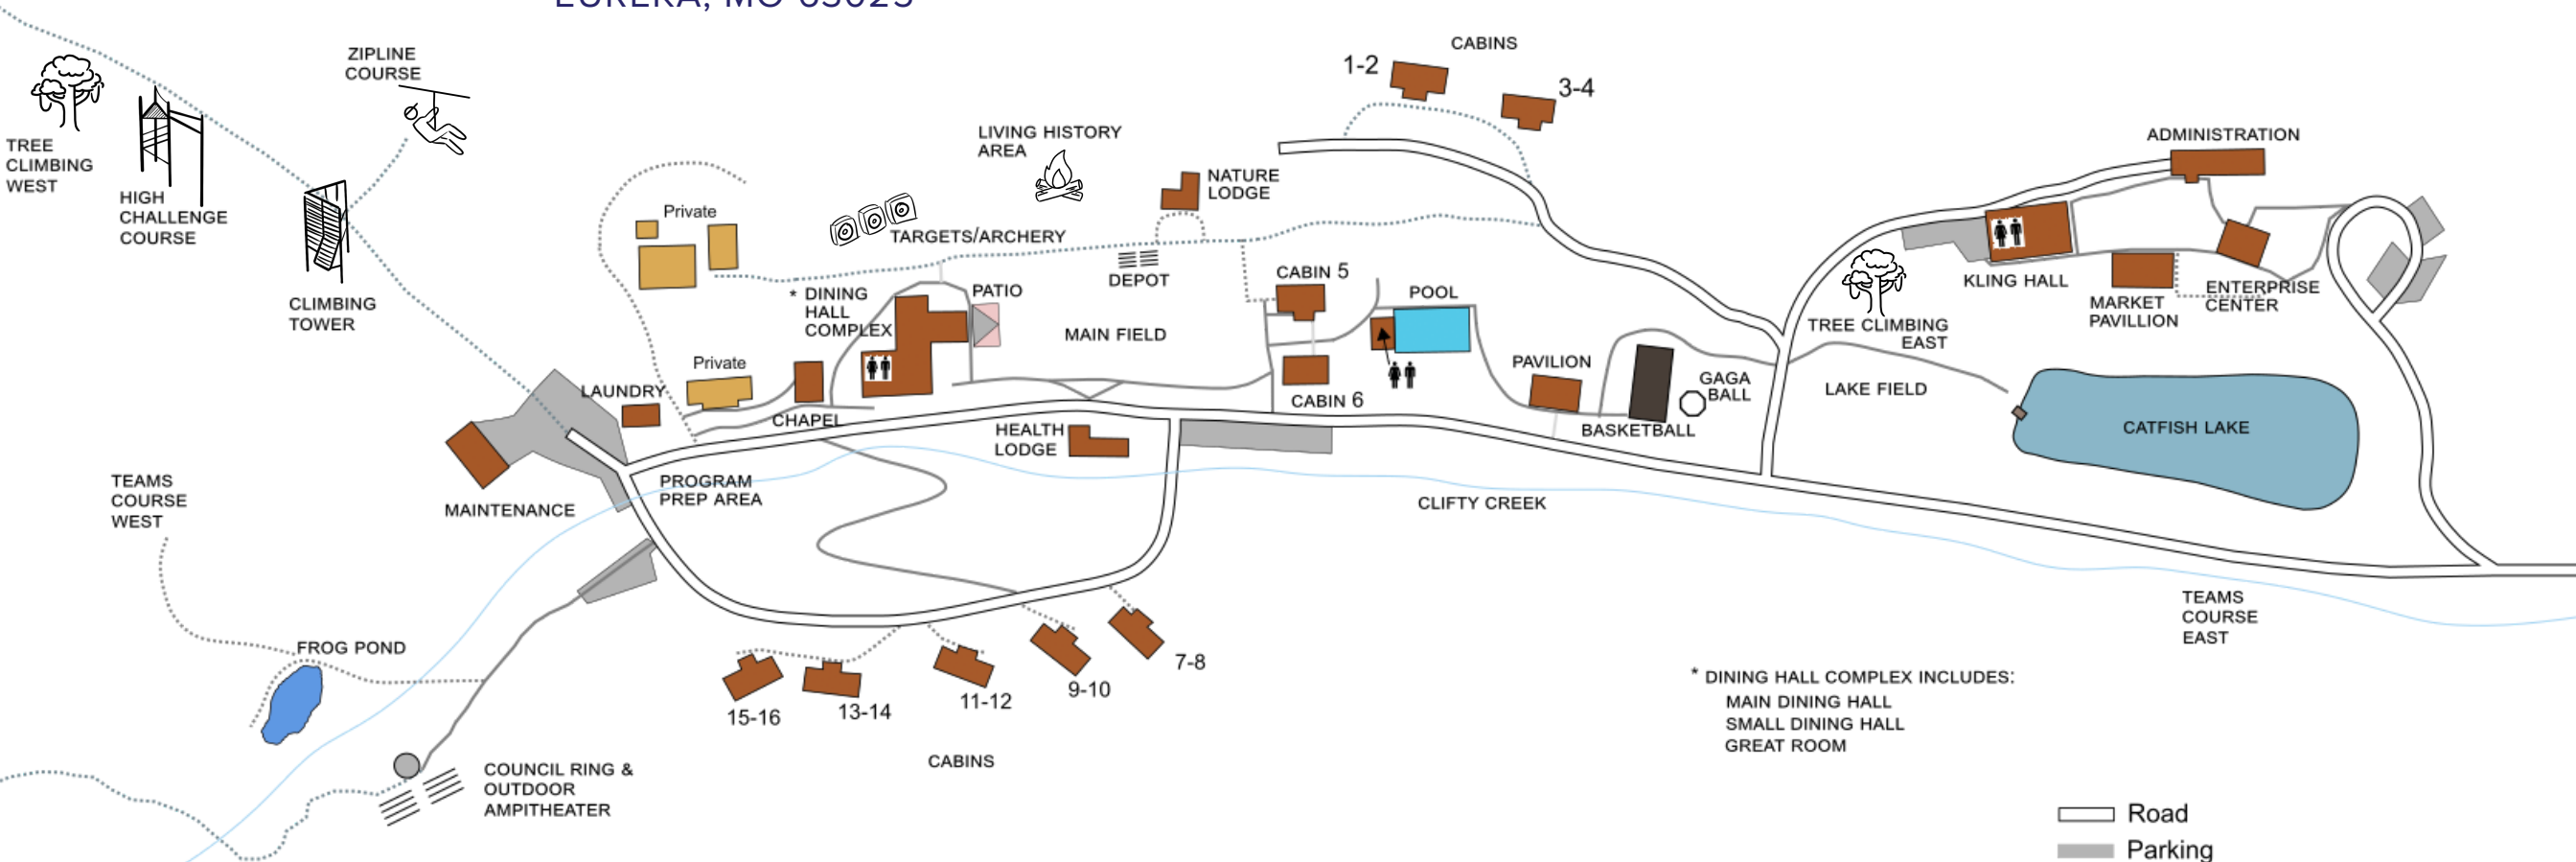

CAMP WYMAN

Experiences

FACILITIES MAP
600 KIWANIS DRIVE
EUREKA, MO 63025

* DINING HALL COMPLEX INCLUDES:
MAIN DINING HALL
SMALL DINING HALL
GREAT ROOM

- Road
- Parking
- Accessible Path
- Dirt or Gravel
- Building
- Private Building
- ♂ ♀ Public Restrooms